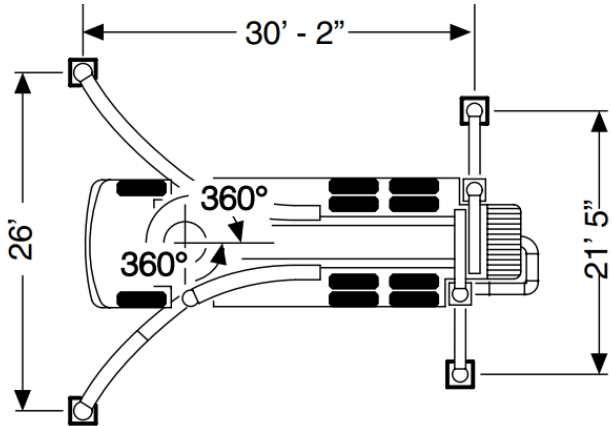

S 41 SX

OUTRIGGER SPREADS & LOADS

FRONT Outrigger Spread	26 ft 0 in
REAR Outrigger Spread	21 ft 5 in
FRONT TO REAR Outrigger Length	30 ft 2 in
MAX FRONT Outrigger Load	40,464 lbf
MAX REAR Outrigger Load	40,464 lbf

* All dimensions and weights are approximate.