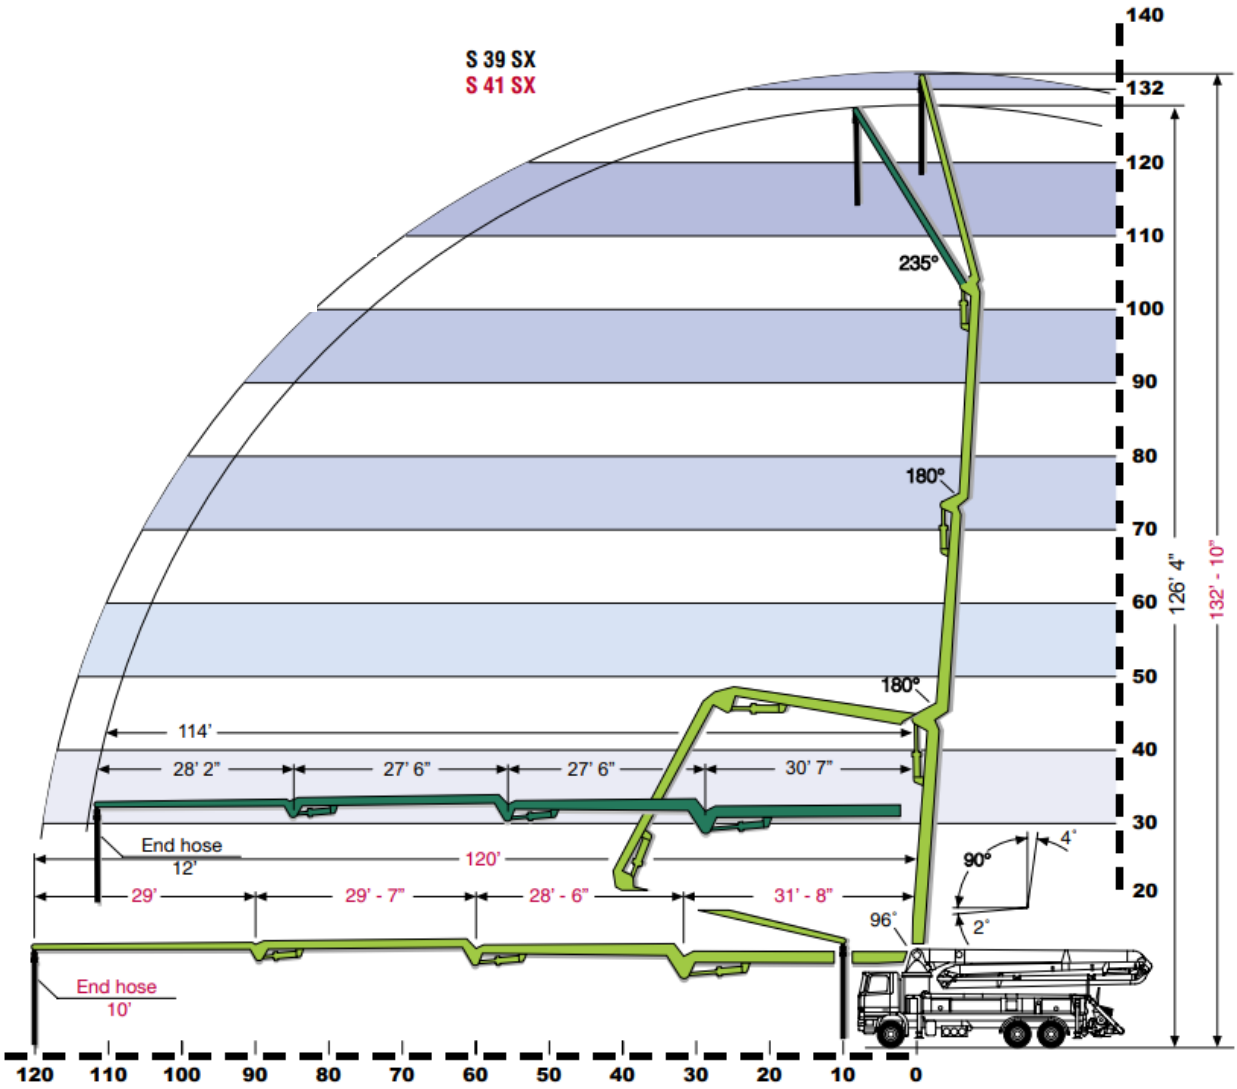

S 41 SX

OUTRIGGER SPREADS & LOADS

FRONT Outrigger Spread	26 ft 0 in
REAR Outrigger Spread	21 ft 5 in
FRONT TO REAR Outrigger Length	30 ft 2 in
MAX FRONT Outrigger Load	40,464 lbf
MAX REAR Outrigger Load	40,464 lbf

* All dimensions and weights are approximate.